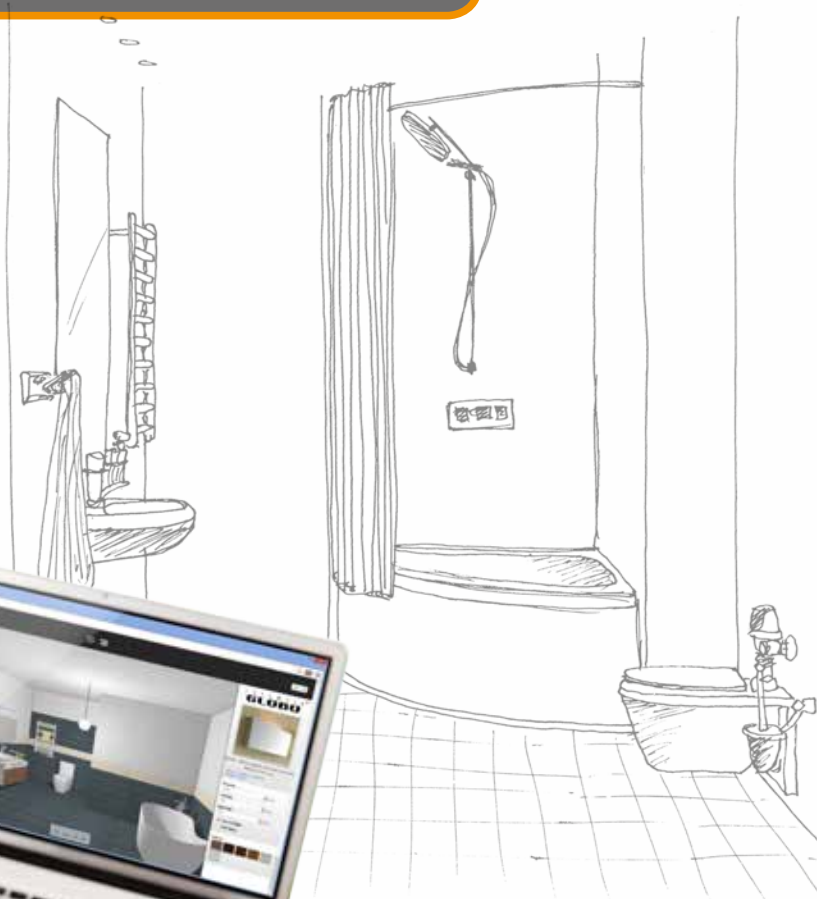

... **integrated** in your **website**

YOUR **CATALOGUE**
COMES TO LIFE
IN THE **ONLINE**
PROJECT

INTUITIVE AND
EASY TO BE **USED**
BY A **FAMILY**